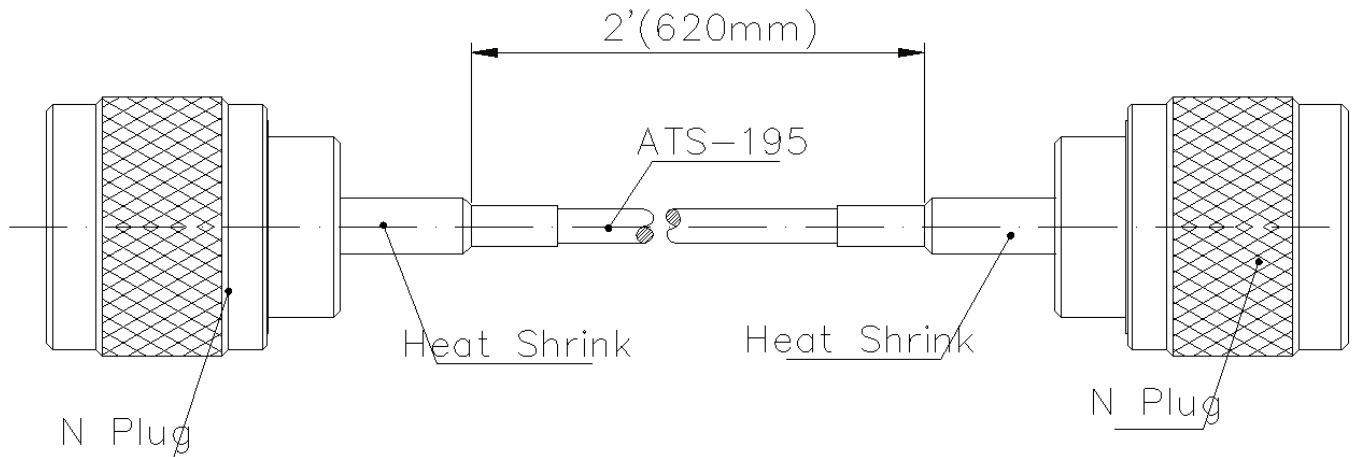

2' 195 SERIES N-STYLE PLUG TO N-STYLE PLUG CABLE ASSEMBLY

TITLE:

2' 195 Series N-Style Plug to N-Style Plug Cable Assembly

PART NUMBER: ATS-195-NP-NP-2ft

V1.0

AccelTex Solutions

1.888.406.8906

sales@acceltex.com